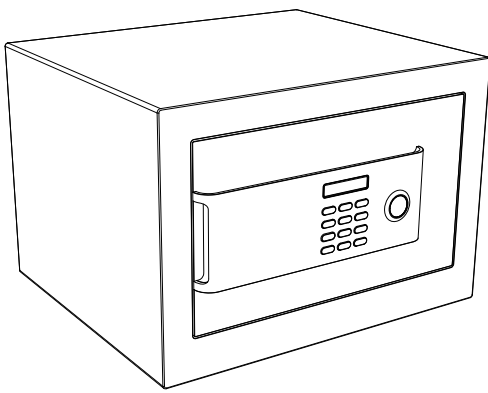

LOCKING MECHANISM

- Solid steel motorised locking bolts
- Reinforced impact-proof locking mechanism
- High security override lock