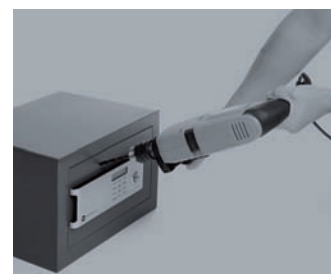

The crime scene: tested to destruction.

To really understand *how* safes are broken into in the 21st century, and where in your home they have to withstand attack, we set up a few crime scenes of our own. Extensive and exhausting tests proved that we needed to incorporate several improved key features:

- extra thick body and door, reinforced with armour plated steel
- laser cut door, for minimal gap
- locks with heavy-duty solid steel bolts in the door
- reinforced door hinge

As a result the new Yale certified safes were awarded a Silver in the 'Sold Secure Accreditation'

(Sold Secure, UK, 2007).

The design scene: fitting in to fashionable homes

Research (*ASE, Consumer Research, July 2007, UK*) shows that people want safes of a handy size. This is especially important for the growing numbers of individuals living in smaller, even studio, homes, where space is at a premium. Research also shows that, where possible, most people prefer their safes to be bolted to the floor, or to the wardrobe wall. All our safes take these facts into account. All Certified Safes are fully-lined to further protect their contents.

Because safes are most often hidden in dark corners, we've also included a more intuitive LCD screen that lights up when you're entering your PIN, and a bright interior light that comes on when you open the door.

Approved by Secure by Design.
Certified by Sold Secure Silver accreditation.