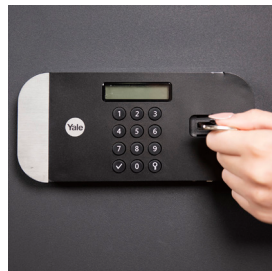

Mechanical over-ride lock with 1x double bitted key